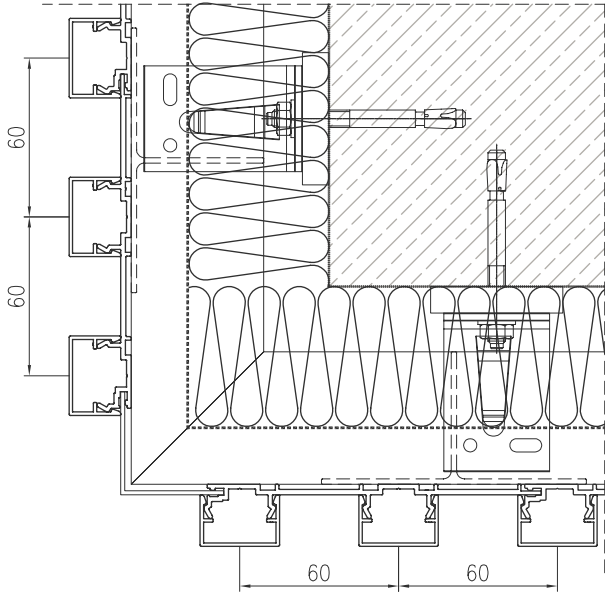

ALUMINIUM FACADE CLADDING

VERTILINE - SYSTEM FEATURES

- possibility of assembly on the façade of the building or inside the rooms gives flexibility in the use of the system,
- unlimited colour and decorative possibilities, allowing adjustment to individual preferences and architectural style,
- the system ensures visual consistency on the façades, creating a modern design and a harmonious appearance of the building,
- aluminium slats are durable and resistant, which translates into long-term use and resistance to weather conditions,
- it does not require repainting, which reduces costs of maintenance,
- the system is safe and ecological, meeting the requirements for construction safety and environmental protection.

See the product
on the website

Picture: Examples of the system use

CROSS SECTION THROUGH
VERTILINE CLADDING

CROSS SECTION THROUGH MASKING
CLIPS OF THE VERTILINE SYSTEM

CROSS SECTION THROUGH
VERTILINE CLADDING